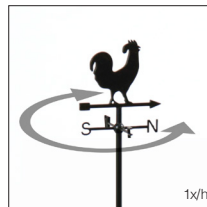

RedBarn

Landleben trifft Design. Die einzigartige Tierstimmen-Uhr für Groß und Klein.

KooKoo RedBarn besticht durch geradliniges Design und Witz: Die dekorative und in klarer Formensprache gestaltete Bauernhaus-Uhr mit Wetterhahn ist eine Stand- oder Wanduhr mit tierischem Innenleben.

Zu jeder vollen Stunde dreht sich der Wetterhahn wie bei einem Wetterhäuschen auf dem Dach und eines von 12 Bauernhoftieren meldet sich zu Wort – ein wieherndes Pferd, ein bellender Hund, ein lustig grunzendes Schwein und viele weitere Tiergeräusche. Wahlweise meldet sich der Hahn.

Wie bei einer Kuckucksuhr lässt sich das muntere „Kikeriki“ des Hahns im Handumdrehen auf der Rückseite der Uhr so einstellen, dass sein Krähen entsprechend der Uhrzeit einmal bis 12-mal ertönt. Für Erwachsene der Hit, für Kinder ein Riesenspaß mit Lerneffekt. Alle Tiergeräusche sind authentische Aufnahmen aus der Natur, deren Lautstärke Sie stufenlos einstellen können. Wird es dunkel, sorgt ein eingebauter Lichtsensor dafür, dass Mensch und Tier zur Ruhe kommen.

By Maia Ming Designs, Barcelona

Tierstimmen (feste Sequenz):

Biene – Ente – Esel – Frosch – Hund – Hahn – Katze – Kuh – Pferd – Schaf – Ziege – Schwein oder nur der Hahn 1 bis 12 Mal

- eine von 12 Tierstimmen zu jeder vollen Stunde oder Hahn 1–12 mal
- Lichtsensor
- Quarzwerk
- Größen: klein 120 x 160 x 76 mm
  groß 174 x 230 x 90 mm
- Batterien: 3 x AA nicht im Lieferumfang enthalten

Life on the farm gets a new look in this unique animal-sound clock. For young and old alike.

KooKoo RedBarn combines a fun idea with a clear design vocabulary. The clean lines of this decorative farmhouse clock topped by a weathervane can be enjoyed on a wall, table top or shelf. And hidden inside, a full animal chorus is waiting to surprise you.

Every hour on the hour, the weathervane on the roof spins and one of twelve farm animals makes itself heard – a whinnying horse, a barking dog, a grunting pig, and many more fun animal sounds. Or if you prefer, you can give the rooster a solo role instead.

With a button on the back of the clock, you can switch to the „cock-a-doodle-doo“ of the king of the farmyard so he can mark the hour with one to twelve calls, in an echo of the classic cuckoo clock. This timepiece isn't just a big hit with young and old – it's educational for children as well. All the sounds are authentic nature recordings of real animals, and the volume is fully adjustable. When darkness falls, a built-in light sensor makes sure that both animals and humans get a quiet night.

By Maia Ming Designs, Barcelona

Animal sounds (pre-set sequence):

bee – duck – donkey – frog – dog – rooster – cat – cow – horse – sheep – goat – pig; or just the rooster crowing 1 to 12 times

- one of 12 animal sounds every hour on the hour or rooster 1–12 times
- with light sensor
- quartz movement
- Sizes: Small 120 x 160 x 76 mm
  Large 174 x 230 x 90 mm
- batteries: 3 x AA not included

Weblinks:

- [Anleitung/Manual](#)