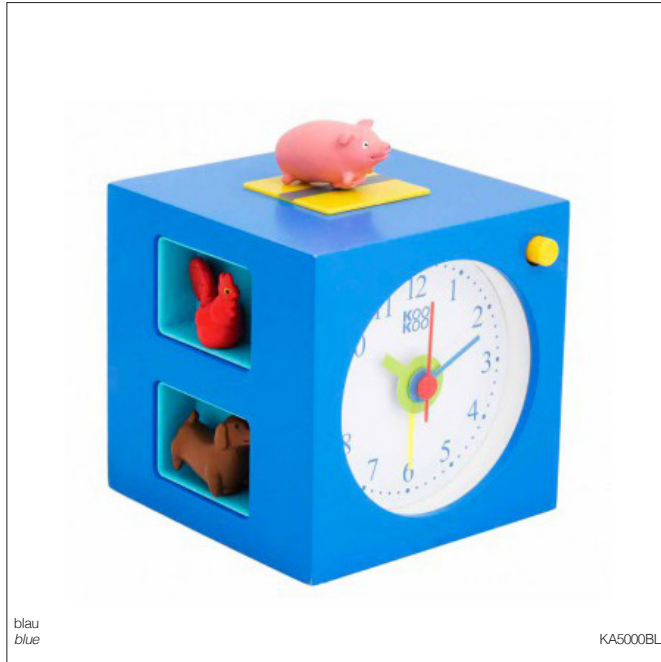

KidsAlarm

Für kleine und große Kids: Die tierisch gute Art, den Tag zu beginnen.

Da kriegen selbst Morgenmuffel gute Laune. Mit den 5 verschiedenen Tierstimmen und den dazu gehörenden bunten Magnet-Tieren wird das Aufwachen zum Vergnügen: Entweder kräht der Hahn, das Hündchen bellt freudig, das Schweinchen begrüßt grunzend den Tag oder das Kätzchen miaut einen sanft aus dem Schlaf. Das Trompeten des Elefanten weckt sogar Tiefschläfer! Die sympathischen Tierstimmen sind alle Originalaufnahmen aus der Natur und ein großer Spaß für aufgeweckte Mädchen und Jungen.

Um den farbenfrohen Kinderwecker zu aktivieren, wird das gewünschte Magnettier einfach auf den Wecker gestellt und die passende Tierstimme gewählt. Die übrigen 4 Tiere haben einen sicheren Schlafplatz an den Seiten des Kubus. So ordentlich aufgeräumt ist der kompakte Würfel ein gutes Beispiel für jedes Kinderzimmer.

Verschlafen ausgeschlossen: Dank der „Happy-wake-up“-Funktion wird der Weckton in 3 Stufen immer lauter und weckt selbst den größten Langschläfer. Will man bereits nachts wissen, wie spät es ist, lässt sich das Zifferblatt des bunten Weckers durch Drücken einer Taste beleuchten. Damit schaltet man auch die Schlummerfunktion ein, wenn man nach dem Wecken noch 5 Minuten weiterschlafen möchte.

By Maia Ming Designs, Barcelona

Tierstimmen (Wecktöne): Hahn – Katze – Hund – Schwein – Elefant

- Quarzwerk
- Schlummerfunktion
- Happy-Wakeup-Funktion
- MDF-Gehäuse
- Größe 9,4 x 9,4 x 9,4 cm
- Batterien: 3 x AAA nicht im Lieferumfang enthalten

Achtung: Nicht für Kinder unter 5 Jahren geeignet. Kleine Teile!

Weblinks:

- [Anleitung/Manual](#)

For kids young and old. Start your day with a smile.

Even if you aren't a morning person, this clock will put a smile on your lips at the start of the day. The five different animal sounds and the corresponding brightly coloured magnet animals make waking up a treat. The rooster crows, the dog gives an excited bark, the pig greets the day with a cheerful oink, or the cat wakes you with a gentle miaow. And the trumpeting elephant is enough to rouse even the heaviest sleeper! These friendly voices are all nature recordings of real animals – providing loads of fun for wide-awake girls and boys.

To activate this brightly coloured children's alarm clock, choose a magnet animal and place it on top of the clock to select the corresponding animal sound. The other four animals stay fast asleep in their "homes" on the sides of the cube. With a place for everything and everything in its place, the compact cube also sets a good example for a neat and tidy bedroom.

Oversleeping is a thing of the past – the "wake up happy" function features animal sounds that grow louder in three stages to wake even the biggest sleepy-head. To check the time in the middle of the night, simply press a button to light up the colourful clockface. The same button also activates the snooze function that gives you another delicious five-minute doze after the alarm goes off.