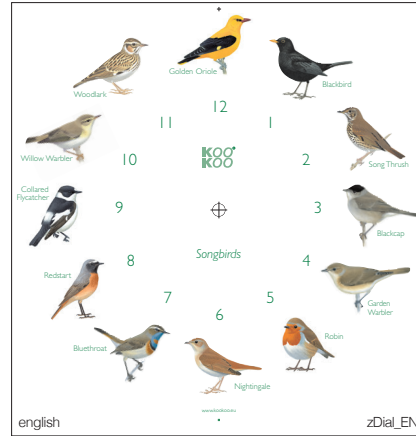

Needless to say, our EarlyBird isn't just a feast for the ears, but for the eyes as well. This quirky alarm clock features an understated modern design that makes a good match for any adult's or child's bedroom. The unconventional look of the birdhouse complements a breezy and informal home decor.

Alarm tones: rooster – golden oriole – cuckoo – raven – yoga gong

- quartz movement
- light sensor and snooze timer
- MDF cabinet
- size 11.5 x 11.0 x 6.5 cm
- batteries: 3 x AAA not included

Weblinks:

- [Anleitung/Manual](#)

Zifferblätter/Clock Dials

- Zifferblatt als Option
- verschiedene Sprachen
- für den Artikel Singvögel (siehe Seite 2)
- 25cm Durchmesser
- Offsetdruck auf spezieller Kunststoffolie, vorgestanzt
- zum selber montieren