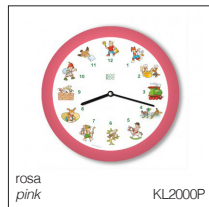

KinderLieder (21 cm)

Die KooKoo-Wanduhr für die Aller kleinsten.

Kinder lieben Rituale. Sie bieten einen sicheren Rahmen für all das Neue, das Tag für Tag mit großen Augen entdeckt und erforscht werden kann. Unsere kleine KinderLieder-Wanduhr macht den immer wiederkehrenden Rhythmus des Tages hörbar: Zu jeder vollen Stunde erklingt für ca. 15 Sekunden eines von 12 beliebten Kinderliedern: Um ein Uhr „Fuchs, du hast die Gans gestohlen“, um zwei Uhr „Backe, backe Kuchen“, um drei Uhr „Tuff tuff tuff, die Eisenbahn“ u.s.w. Die vertrauten, fröhlichen Melodien sind instrumental, mit Altflöte und Zither, eingespielt.

Lebhaft, lustig, bunt – das Zifferblatt ist eine Schau: passend zum jeweiligen Thema des Liedes hat der bekannte Kinderbuch-Illustrator Klaus Bliesener zauberhafte, kindgerechte Zeichnungen entworfen. Damit bekommen selbst Kleinkinder schon ein Gefühl für das Lesen der Uhrzeit. An welcher Stelle steht die kleine Eisenbahn? Wo ist das Vögelchen mit dem Briefchen im Schnabel?

Dank des Lichtsensors verstummt im Kinderzimmer die Musik wenn es dunkel wird, und lässt Mädchen und Jungen sanft und friedlich schlafen.

Zum gemeinsamen Singen und Musizieren liegt der KooKoo KinderLieder ein Heftchen mit Noten und Texten der 12 Lieder bei, außerdem noch eine Malvorlage der niedlichen Uhr-Motive zum Aus- und Nachmalen.

KooKoo KinderLieder hat einen Durchmesser von 21 cm und ist in 4 Farben erhältlich.

12 Kinderlieder:

Fuchs, du hast die Gans gestohlen – Backe, backe Kuchen – Tuff tuff tuff, die Eisenbahn – Alle meine Entchen – Hoppe, hoppe Reiter – Kuckuck, Kuckuck – Hänschen klein – Häschen in der Grube – Auf der Mauer, auf der Lauer – Es tanzt ein Bi-Ba-Butzemann – Kommt ein Vogel geflogen – Bruder Jakob

- eines von 12 Liedern zu jeder vollen Stunde
- Lichtsensor
- Quarzwerk
- 21 cm Durchmesser
- Batterien: 3 x AA nicht im Lieferumfang enthalten

A KooKoo wall clock for the tiny tots.

Young children love rituals and routines – they establish the boundaries of a safe space in which kids can explore and discover new things every day. Our little KinderLieder wall clock provides audio cues for the recurring rhythm of your child's day. Every hour on the hour you'll hear 15 seconds of beloved German children's songs: At one o'clock, "Fuchs, du hast die Gans gestohlen"; at two o'clock, "Backe, backe Kuchen"; at three o'clock "Tuff tuff tuff, die Eisenbahn"; and so on. The clock features instrumental versions of these cheerful melodies played on an alto flute and a zither.

Lively, colourful and fun, the clockface is part of the show. Each song has been lovingly interpreted by famous children's book illustrator Klaus Bliesener in magical drawings that kids are sure to love. This helps even toddlers get a feel for telling the time. Where's the little train? Where's the bird with a letter in its beak?

Thanks to the light sensor, the music in the nursery will stop once darkness falls, letting little boys and girls get a good night's sleep.