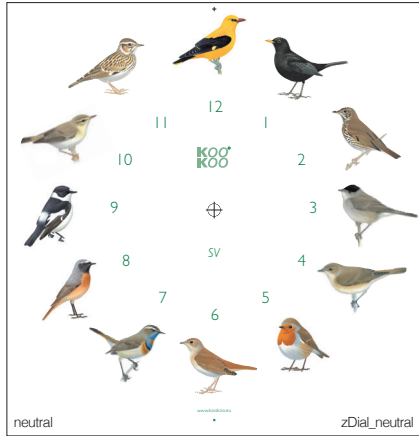

Needless to say, our EarlyBird isn't just a feast for the ears, but for the eyes as well. This quirky alarm clock features an understated modern design that makes a good match for any adult's or child's bedroom. The unconventional look of the birdhouse complements a breezy and informal home decor.

Alarm tones: rooster – golden oriole – cuckoo – raven – yoga gong

- quartz movement
- light sensor and snooze timer
- MDF cabinet
- size 11.5 x 11.0 x 6.5 cm
- batteries: 3 x AAA not included

Weblinks:

- [Anleitung/Manual](#)

Zifferblätter/Clock Dials

- Zifferblatt als Option
- verschiedene Sprachen
- für den Artikel Singvögel (siehe Seite 2)
- 25cm Durchmesser
- Offsetdruck auf spezieller Kunststoffolie, vorgestanzt
- zum selber montieren