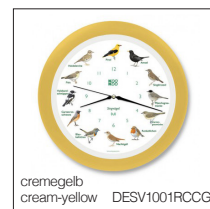

Singvögel mit Funkquartzwerk/Songbirds RC (radio controlled)

Die original KooKoo Vogelstimmenuhr mit Funkquartzwerk.

Sie wünschen sich einen Klassiker – eine klassische Wanduhr? Sie mögen aber auch das Außergewöhnliche? Dann lauschen Sie mal: Mit KooKoo Singvögel ertönt zu jeder vollen Stunde ca. 10 Sekunden lang der Gesang eines von 12 heimischen Singvögeln – von der Amsel über den Pirol bis zur Nachtigall. Die Originalaufnahmen der Vogelstimmen stammen von Jean-Claude Roché (Frankreich) und bringen Leichtigkeit und ein authentisches Stück Natur in Ihr Zuhause. Wenn es Abend wird, kommt die Vogelschar durch einen eingebauten Lichtsensor ganz von allein zur Ruhe.

Das lebhaft gestaltete Zifferblatt zeigt farbige und detailgetreue Illustrationen der renommierten Vogelzeichner Kilian Mullarney (Irland) und Dan Zetterström (Schweden). Kein Wunder, dass sich die charmante Vogelstimmenuhr nicht nur bei Erwachsenen, sondern auch bei Kindern großer Beliebtheit erfreut. Gerade Kinder lassen sich durch diese Uhr spielerisch für die Vogelwelt begeistern und erkennen in der freien Natur die Vogelstimmen wieder. Zusätzliche interessante Details über die besonderen Merkmale, den Gesang und die Lebensräume der 12 heimischen Singvögel erfahren Sie in der mitgelieferten Broschüre „Wie und wo sie leben“.

KooKoo Singvögel gibt es mit 8 verschiedenen Rahmenfarben und mit Chrom- oder Holzrahmen.

Diese Uhr hat ein Funkquartzwerk und stellt sich automatisch stets auf die richtige Uhrzeit ein.

Gesang von 12 heimischen Singvögeln (feste Sequenz): Amsel – Singdrossel – Mönchgrasmücke – Gartengrasmücke – Rotkehlchen – Nachtigall – Blaukehlchen – Gartenrotschwanz – Halsbandschnäpper – Fitis – Heidelerche – Pirol