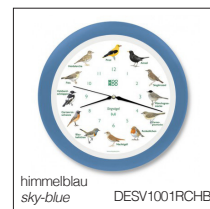

Singvögel mit Funkquartzwerk/Songbirds RC (radio controlled)

Die original KooKoo Vogelstimmenuhr mit Funkquartzwerk.

Sie wünschen sich einen Klassiker – eine klassische Wanduhr? Sie mögen aber auch das Außergewöhnliche? Dann lauschen Sie mal: Mit KooKoo Singvögel ertönt zu jeder vollen Stunde ca. 10 Sekunden lang der Gesang eines von 12 heimischen Singvögeln – von der Amsel über den Pirol bis zur Nachtigall. Die Originalaufnahmen der Vogelstimmen stammen von Jean-Claude Roché (Frankreich) und bringen Leichtigkeit und ein authentisches Stück Natur in Ihr Zuhause. Wenn es Abend wird, kommt die Vogelschar durch einen eingebauten Lichtsensor ganz von allein zur Ruhe.

Das lebhaft gestaltete Zifferblatt zeigt farbige und detailgetreue Illustrationen der renommierten Vogelzeichner Kilian Mullarney (Irland) und Dan Zetterström (Schweden). Kein Wunder, dass sich die charmante Vogelstimmenuhr nicht nur bei Erwachsenen, sondern auch bei Kindern großer Beliebtheit erfreut. Gerade Kinder lassen sich durch diese Uhr spielerisch für die Vogelwelt begeistern und erkennen in der freien Natur die Vogelstimmen wieder. Zusätzliche interessante Details über die besonderen Merkmale, den Gesang und die Lebensräume der 12 heimischen Singvögel erfahren Sie in der mitgelieferten Broschüre „Wie und wo sie leben“.

KooKoo Singvögel gibt es mit 8 verschiedenen Rahmenfarben und mit Chrom- oder Holzrahmen.

Diese Uhr hat ein Funkquartzwerk und stellt sich automatisch stets auf die richtige Uhrzeit ein.

Gesang von 12 heimischen Singvögeln (feste Sequenz): Amsel – Singdrossel – Mönchgrasmücke – Gartengrasmücke – Rotkehlchen – Nachtigall – Blaukehlchen – Gartenrotschwanz – Halsbandschnäpper – Fitis – Heidelerche – Pirol