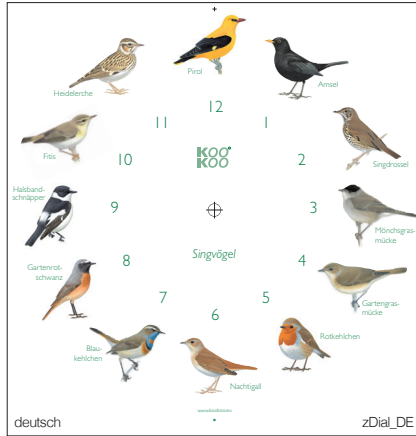

Zifferblätter/Clock Dials

- Zifferblatt als Option
- verschiedene Sprachen
- für den Artikel Singvögel (siehe Seite 2)
- 25cm Durchmesser
- Offsetdruck auf spezieller Kunststoffolie, vorgestanzt
- zum selber montieren