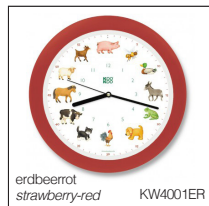

Weblinks:

- [Malvorlage/line drawing and painting template](#)
- [Uhrzeit lesen lernen/ Learn to read the time](#)