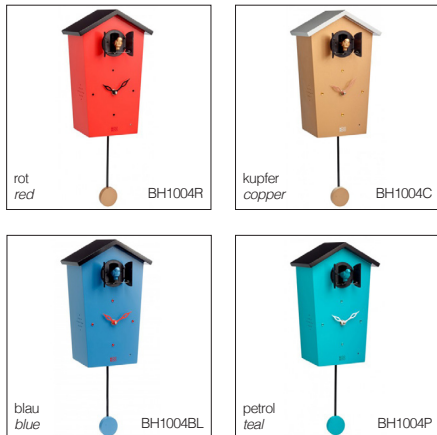

We bring the sounds of nature right into your home. Every hour on the hour, the tiny bird peeps out of the door and warbles its melody for that time of day. Each hour you'll enjoy the voice of a European songbird, one of twelve authentic birdsongs recorded in the field – or, alternatively, the call of the cuckoo. And of course you can adjust the volume to suit your preferences. Just as in real life, the birds in the KooKoo BirdHouse go to sleep at night. A build-in light sensor ensures that peace and quiet reign after dark.

Colours by Maia Ming Designs, Barcelona

Songs of twelve European songbirds (pre-set sequence): blackbird – song thrush – blackcap – garden warbler – robin – nightingale – bluetthroat – common redstart – collared flycatcher – willow warbler – woodlark – golden oriole; or the call of the cuckoo 1 to 12 times.

- quartz movement
- light sensor
- incl. 4 coloured magnetic birds and pendulum discs
- size 27.4 x 17.2 x 11 cm
- batteries: 3 x LR14 not included

Limited Edition: