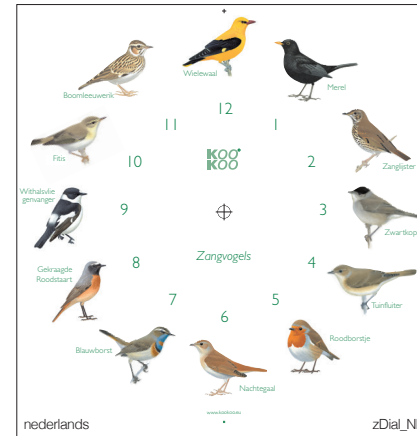

Needless to say, our EarlyBird isn't just a feast for the ears, but for the eyes as well. This quirky alarm clock features an understated modern design that makes a good match for any adult's or child's bedroom. The unconventional look of the birdhouse complements a breezy and informal home decor.

Alarm tones: rooster – golden oriole – cuckoo – raven – yoga gong

- quartz movement
- light sensor and snooze timer
- MDF cabinet
- size 11.5 x 11.0 x 6.5 cm
- batteries: 3 x AAA not included

Weblinks:

- [Anleitung/Manual](#)

Zifferblätter/Clock Dials

- Zifferblatt als Option
- verschiedene Sprachen
- für den Artikel Singvögel (siehe Seite 2)
- 25cm Durchmesser
- Offsetdruck auf spezieller Kunststoffolie, vorgestanzt
- zum selber montieren