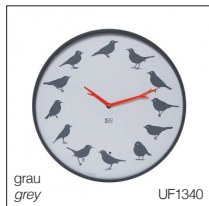

UltraFlat

Design trifft Natur: modern, cool, plakativ.

Die KooKoo UltraFlat setzt auf zurückgenommenes, cooles Design. Die plakativen Silhouetten heimischer Singvögel auf dem Zifferblatt und die Zeiger in Form stilisierter Äste geben der modernen Wanduhr einen besonderen und puristischen Look. Mit nur 18 mm ist die UltraFlat die flachste Vogelstimmenuhr, die wir je gebaut haben.

Wie bei ihrem Vorbild, dem Singvögel-Klassiker, ertönt zu jeder vollen Stunde ca. 10 Sekunden lang der Gesang eines von 12 heimischen Singvögeln – von der Amsel bis zum Pirol. Die Originalaufnahmen der Vogelstimmen sind von Jean-Claude Roché (Frankreich) in freier Natur gemacht worden und bringen Leichtigkeit und Freude in Ihr Zuhause. Durch einen eingebauten Lichtsensor kehrt bei Dunkelheit nächtliche Ruhe im Raum ein.

Lassen Sie sich durch diese Uhr spielerisch für die Vogelwelt begeistern und erkennen Sie in der Natur die Vogelstimmen wieder. Zusätzliche interessante Details über die besonderen Merkmale, den Gesang und die Lebensräume der 12 heimischen Singvögel erfahren Sie in der mitgelieferten Broschüre „Wie und wo sie leben“.

Gesang von 12 heimischen Singvögeln (feste Sequenz):

Amsel – Singdrossel – Mönchgrasmücke – Gartengrasmücke – Rotkehlchen – Nachtigall – Blaukehlchen – Gartenrotschwanz – Halsbandschnäpper – Fitis – Heidelerche – Pirol

- eines von 12 Liedern zu jeder vollen Stunde
- Lichtsensor
- Quarzwerk
- 34 cm Durchmesser
- Batterien: 2 x AAA nicht im Lieferumfang enthalten

Design meets nature – cool, modern and eye-catching.

KooKoo Ultra Flat makes a statement with its cool, minimalist design. The distinctive silhouettes of European songbirds on the clockface and the hands in the form of stylised branches give this modern wall clock an understated charm of its own. Measuring just 18 millimetres thick, UltraFlat is the slenderest birdsong clock that we've ever made.

Inspired by our classic Singvögel clock, every hour on the hour our UltraFlat lets you enjoy the trilling of one of twelve European songbirds – from the blackbird to the woodlark – for about ten seconds. Recorded in nature by Jean-Claude Roché (France), these authentic birdsongs will lift your heart and bring joy into your home. A built-in light sensor ensures that silence reigns when darkness falls.

Let this clock inspire your passion for our feathered friends, and learn to identify the songs of birds you hear in the great outdoors. More fascinating details about the special characteristics, songs, and habitats of the twelve featured European songbirds can be found in the leaflet, "Where and how they live" that comes with the clock.

Songs of twelve European songbirds (pre-set sequence): blackbird – song thrush – blackcap – garden warbler – robin – nightingale – bluethroat – common redstart – collared flycatcher – willow warbler – woodlark – golden oriole