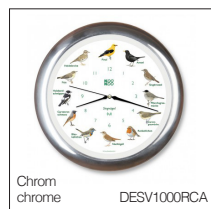

Singvögel mit Funkquartzwerk/Songbirds RC (radio controlled)

Die original KooKoo Vogelstimmenuhr mit Funkquartzwerk.

Sie wünschen sich einen Klassiker – eine klassische Wanduhr? Sie mögen aber auch das Außergewöhnliche? Dann lauschen Sie mal: Mit KooKoo Singvögel ertönt zu jeder vollen Stunde ca. 10 Sekunden lang der Gesang eines von 12 heimischen Singvögeln – von der Amsel über den Pirol bis zur Nachtigall. Die Originalaufnahmen der Vogelstimmen stammen von Jean-Claude Roché (Frankreich) und bringen Leichtigkeit und ein authentisches Stück Natur in Ihr Zuhause. Wenn es Abend wird, kommt die Vogelschar durch einen eingebauten Lichtsensor ganz von allein zur Ruhe.

Das lebhaft gestaltete Zifferblatt zeigt farbige und detailgetreue Illustrationen der renommierten Vogelzeichner Kilian Mullarney (Irland) und Dan Zetterström (Schweden). Kein Wunder, dass sich die charmante Vogelstimmenuhr nicht nur bei Erwachsenen, sondern auch bei Kindern großer Beliebtheit erfreut. Gerade Kinder lassen sich durch diese Uhr spielerisch für die Vogelwelt begeistern und erkennen in der freien Natur die Vogelstimmen wieder. Zusätzliche interessante Details über die besonderen Merkmale, den Gesang und die Lebensräume der 12 heimischen Singvögel erfahren Sie in der mitgelieferten Broschüre „Wie und wo sie leben“.

KooKoo Singvögel gibt es mit 8 verschiedenen Rahmenfarben und mit Chrom- oder Holzrahmen.

Diese Uhr hat ein Funkquartzwerk und stellt sich automatisch stets auf die richtige Uhrzeit ein.

Gesang von 12 heimischen Singvögeln (feste Sequenz): Amsel – Singdrossel – Mönchgrasmücke – Gartengrasmücke – Rotkehlchen – Nachtigall – Blaukehlchen – Gartenrotschwanz – Halsbandschnäpper – Fitis – Heidelerche – Pirol