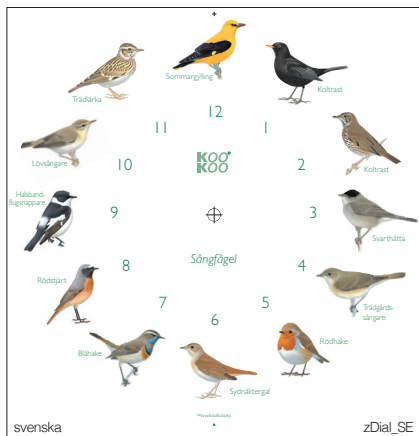

Zifferblätter/Clock Dials

- Zifferblatt als Option
- verschiedene Sprachen
- für den Artikel Singvögel (siehe Seite 2)
- 25cm Durchmesser
- Offsetdruck auf spezieller Kunststoffolie, vorgestanzt
- zum selber montieren

- dial as option
- different languages
- for the Songbirds clock (see page 2)
- 25 cm / 9,8 in diameter
- offset print on special plastic foil, pre-cut
- for self-assembly