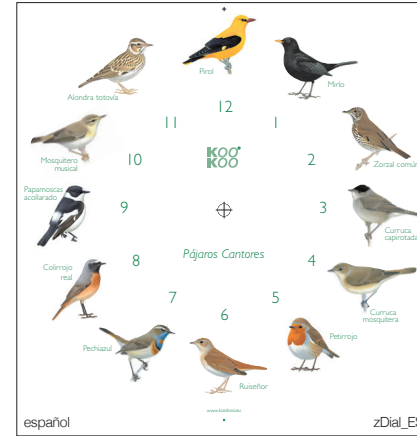

Needless to say, our EarlyBird isn't just a feast for the ears, but for the eyes as well. This quirky alarm clock features an understated modern design that makes a good match for any adult's or child's bedroom. The unconventional look of the birdhouse complements a breezy and informal home decor.

Alarm tones: rooster – golden oriole – cuckoo – raven – yoga gong

- quartz movement
- light sensor and snooze timer
- MDF cabinet
- size 11.5 x 11.0 x 6.5 cm
- batteries: 3 x AAA not included

Weblinks:

- [Anleitung/Manual](#)

Zifferblätter/Clock Dials

- Zifferblatt als Option
- verschiedene Sprachen
- für den Artikel Singvögel (siehe Seite 2)
- 25cm Durchmesser
- Offsetdruck auf spezieller Kunststoffolie, vorgestanzt
- zum selber montieren