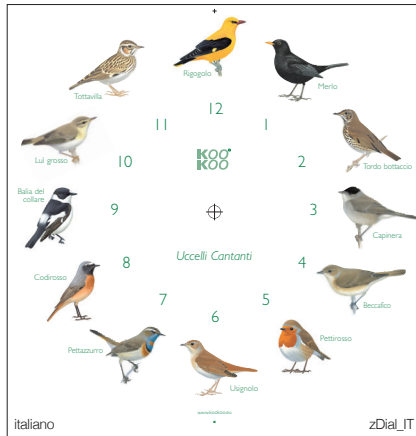

Needless to say, our EarlyBird isn't just a feast for the ears, but for the eyes as well. This quirky alarm clock features an understated modern design that makes a good match for any adult's or child's bedroom. The unconventional look of the birdhouse complements a breezy and informal home decor.

Alarm tones: rooster – golden oriole – cuckoo – raven – yoga gong

- quartz movement
- light sensor and snooze timer
- MDF cabinet
- size 11.5 x 11.0 x 6.5 cm
- batteries: 3 x AAA not included

Weblinks:

- [Anleitung/Manual](#)

Zifferblätter/Clock Dials

- Zifferblatt als Option
- verschiedene Sprachen
- für den Artikel Singvögel (siehe Seite 2)
- 25cm Durchmesser
- Offsetdruck auf spezieller Kunststoffolie, vorgestanzt
- zum selber montieren