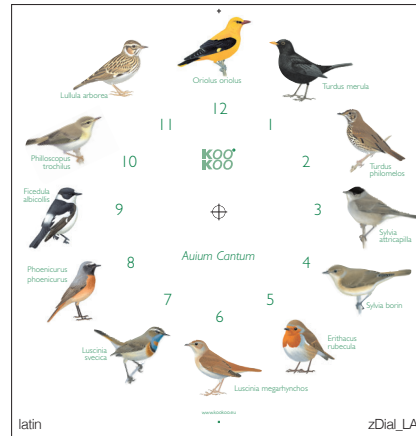

Needless to say, our EarlyBird isn't just a feast for the ears, but for the eyes as well. This quirky alarm clock features an understated modern design that makes a good match for any adult's or child's bedroom. The unconventional look of the birdhouse complements a breezy and informal home decor.

Alarm tones: rooster – golden oriole – cuckoo – raven – yoga gong

- quartz movement
- light sensor and snooze timer
- MDF cabinet
- size 11.5 x 11.0 x 6.5 cm
- batteries: 3 x AAA not included

Weblinks:

- [Anleitung/Manual](#)

Zifferblätter/Clock Dials

- Zifferblatt als Option
- verschiedene Sprachen
- für den Artikel Singvögel (siehe Seite 2)
- 25cm Durchmesser
- Offsetdruck auf spezieller Kunststoffolie, vorgestanzt
- zum selber montieren