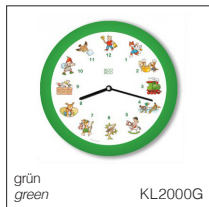

KinderLieder (21 cm)

Die KooKoo-Wanduhr für die Aller kleinsten.

Kinder lieben Rituale. Sie bieten einen sicheren Rahmen für all das Neue, das Tag für Tag mit großen Augen entdeckt und erforscht werden kann. Unsere kleine KinderLieder-Wanduhr macht den immer wiederkehrenden Rhythmus des Tages hörbar: Zu jeder vollen Stunde erklingt für ca. 15 Sekunden eines von 12 beliebten Kinderliedern: Um ein Uhr „Fuchs, du hast die Gans gestohlen“, um zwei Uhr „Backe, backe Kuchen“, um drei Uhr „Tuff tuff tuff, die Eisenbahn“ u.s.w. Die vertrauten, fröhlichen Melodien sind instrumental, mit Altflöte und Zither, eingespielt.

Lebhaft, lustig, bunt – das Zifferblatt ist eine Schau: passend zum jeweiligen Thema des Liedes hat der bekannte Kinderbuch-Illustrator Klaus Bliesener zauberhafte, kindgerechte Zeichnungen entworfen. Damit bekommen selbst Kleinkinder schon ein Gefühl für das Lesen der Uhrzeit. An welcher Stelle steht die kleine Eisenbahn? Wo ist das Vögelchen mit dem Briefchen im Schnabel?

Dank des Lichtsensors verstummt im Kinderzimmer die Musik wenn es dunkel wird, und lässt Mädchen und Jungen sanft und friedlich schlafen.

Zum gemeinsamen Singen und Musizieren liegt der KooKoo KinderLieder ein Heftchen mit Noten und Texten der 12 Lieder bei, außerdem noch eine Malvorlage der niedlichen Uhr-Motive zum Aus- und Nachmalen.

KooKoo KinderLieder hat einen Durchmesser von 21 cm und ist in 4 Farben erhältlich.

12 Kinderlieder:

Fuchs, du hast die Gans gestohlen – Backe, backe Kuchen – Tuff tuff tuff, die Eisenbahn – Alle meine Entchen – Hoppe, hoppe Reiter – Kuckuck, Kuckuck – Hänschen klein – Häschen in der Grube – Auf der Mauer, auf der Lauer – Es tanzt ein Bi-Ba-Butzemann – Kommt ein Vogel geflogen – Bruder Jakob

- eines von 12 Liedern zu jeder vollen Stunde
- Lichtsensor
- Quarzwerk
- 21 cm Durchmesser
- Batterien: 3 x AA nicht im Lieferumfang enthalten

A KooKoo wall clock for the tiny tots.

Young children love rituals and routines – they establish the boundaries of a safe space in which kids can explore and discover new things every day. Our little KinderLieder wall clock provides audio cues for the recurring rhythm of your child's day. Every hour on the hour you'll hear 15 seconds of beloved German children's songs: At one o'clock, "Fuchs, du hast die Gans gestohlen"; at two o'clock, "Backe, backe Kuchen"; at three o'clock "Tuff tuff tuff, die Eisenbahn"; and so on. The clock features instrumental versions of these cheerful melodies played on an alto flute and a zither.

Lively, colourful and fun, the clockface is part of the show. Each song has been lovingly interpreted by famous children's book illustrator Klaus Bliesener in magical drawings that kids are sure to love. This helps even toddlers get a feel for telling the time. Where's the little train? Where's the bird with a letter in its beak?

Thanks to the light sensor, the music in the nursery will stop once darkness falls, letting little boys and girls get a good night's sleep.