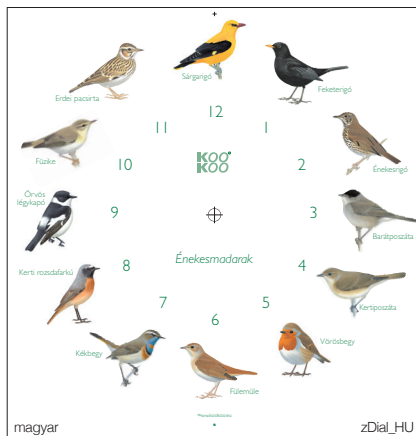

Zifferblätter/Clock Dials

- Zifferblatt als Option
- verschiedene Sprachen
- für den Artikel Singvögel (siehe Seite 2)
- 25cm Durchmesser
- Offsetdruck auf spezieller Kunststoffolie, vorgestanzt
- zum selber montieren

- dial as option
- different languages
- for the Songbirds clock (see page 2)
- 25 cm / 9,8 in diameter
- offset print on special plastic foil, pre-cut
- for self-assembly